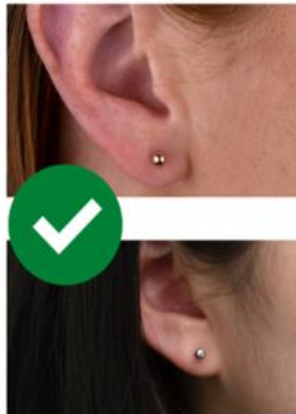

**PRIDE,
PASSION,
PARTNERSHIP,
PERSEVERANCE,
PARTICIPATION.**

Jewellery

Permitted-

- One pair of ear studs, no more than 5mm in diameter.
- Watches are permitted but not Smart watches.

Not permitted:

- **All other jewellery including rings, necklaces, bracelets, and bangles.**
- **No hooped earrings.**

Small studs

Hoops or decorative earrings

Hair and Nails

Hair should be neatly presented. Hair below shoulder length must be tied back or braided. Hair accessories should be as simple as possible (e.g. simple bobble, scrunchy, plain band or alice band) and in school colours of black or bottle green.